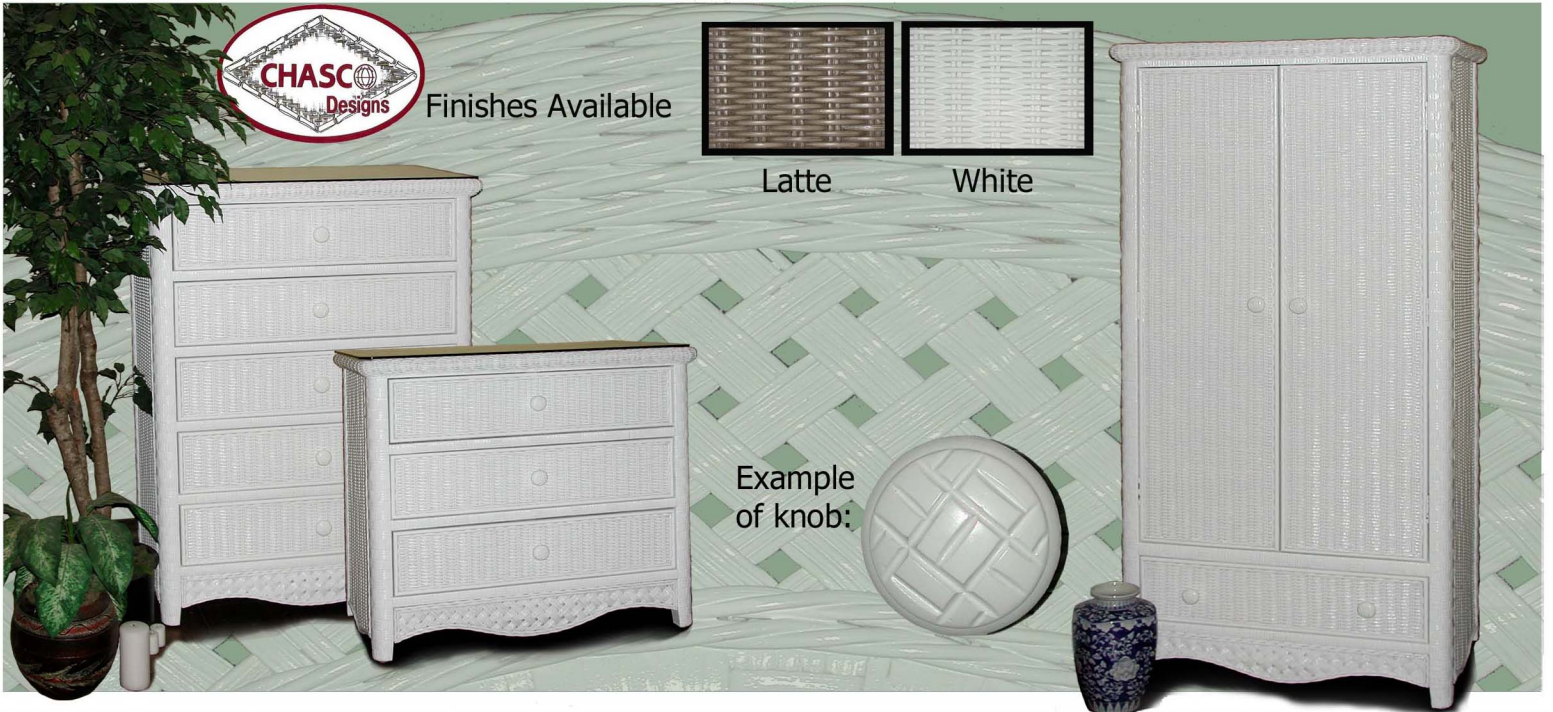

Finishes Available

Latte

White

Example of knob:

# Kona Collection

Basket weave design top

available in Kona Collection:

4774/2	Kona 2-drawer night	23" x 19" x 24.5"
4774/3	Kona 3-drawer chest	36" x 20" x 32.25"
4774/5	Kona 5-drawer chest	36" x 20" x 48"
4774/4SP	Kona 4-drawer chest	39.75" x 20" x 37.5"
4774/7	Kona 7-drawer dresser	59.5" x 20" x 32.25"
4774/39	Kona single headboard	40" x 46.5"
4774/FQ	Kona full/queen headboard	60.5" x 49.5"
4774/78	Kona king headboard	78" x 54"
4774/MR	Kona mirror	27.5" x 42"
4774/Ward	Kona wardrobe	33" x 22" x 70.5"

# Kona Collection

Basket weave design top

- |          |                                |                                 |
|----------|--------------------------------|---------------------------------|
| 4774/AC  | Kona Arm Chair w/raw cushion   | 24" x 25" x 32"                 |
| 4774/1   | Kona 1-drawer night            | 23" x 19" x 24.5"               |
| 4774/2TV | Kona 2-drawer swivel-top TV    | 29" x 18.5" x 31"               |
| 4774/DK  | Kona Vanity/Desk with Chair    | (desk) 42" x 20" x 31"          |
|          | desk & chair sold in sets only | (chair) 19" x 21" x 37"         |
|          | seat size                      | 17" front (14" back) x 16" deep |