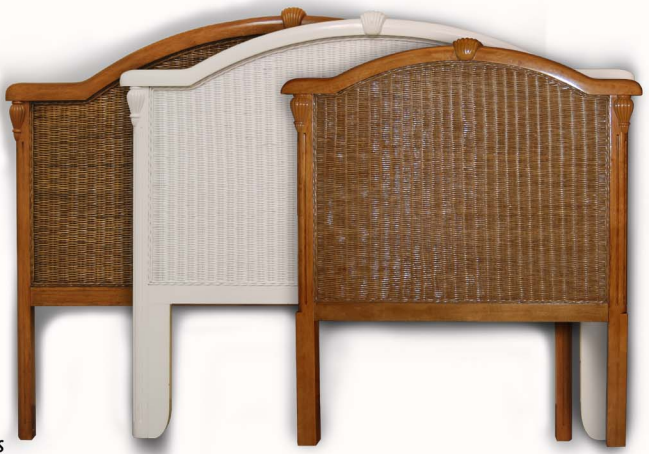

Somerset House Collection

by Chasco Designs

4428/7 SoHo 7-drawer, 1-door dresser
 4428/MR SoHo mirror

65" x 20.5" x 33.5"
 31.5" x 3" x 43"

4428/3
 SoHo 3-drawer chest
 35.5" x 20.5" x 33.5"

4428/
 SoHo Headboards:
 39 Twin 42" x 3" x 48.5"
 Full/Queen 64" x 3" x 54.25"
 78 King 81" x 3" x 54.25"

Wood:
 Basswood trim, Basswood veneer,
 with very stable MDF frame.

Finishes:
 Antique Wash (brown stain)
 White

Features:
 Mortise & tenon joinery on frames
 Glass tops included
 Metal tracking on drawer glides

*Somerset House
Collection*

4428/Dk SoHo 2-drawer vanity/desk w/chair
 (desk) 42" x 18" x 30.5"
 (chair) 18.5" x 22" x 36.5"
 cushion on chair is unfinished (raw) 1 yard of fabric is needed to cover

4774/AC
 Kona arm chair
 24" x 25" x 32"

4428/4SP
 SoHo 4-drawer chest
 39.5" x 20.5" x 36"

4428/5
 SoHo 5-drawer chest
 35" x 21.5" x 51"

4428/NT
 SoHo 2-door, 1-drawer
 night stand
 23.5" x 19.5" x 30.5"

4428/TL
 SoHo table lamp w/shade
 (base) 8.5" dia x 15"
 overall height w/shade 26.5"