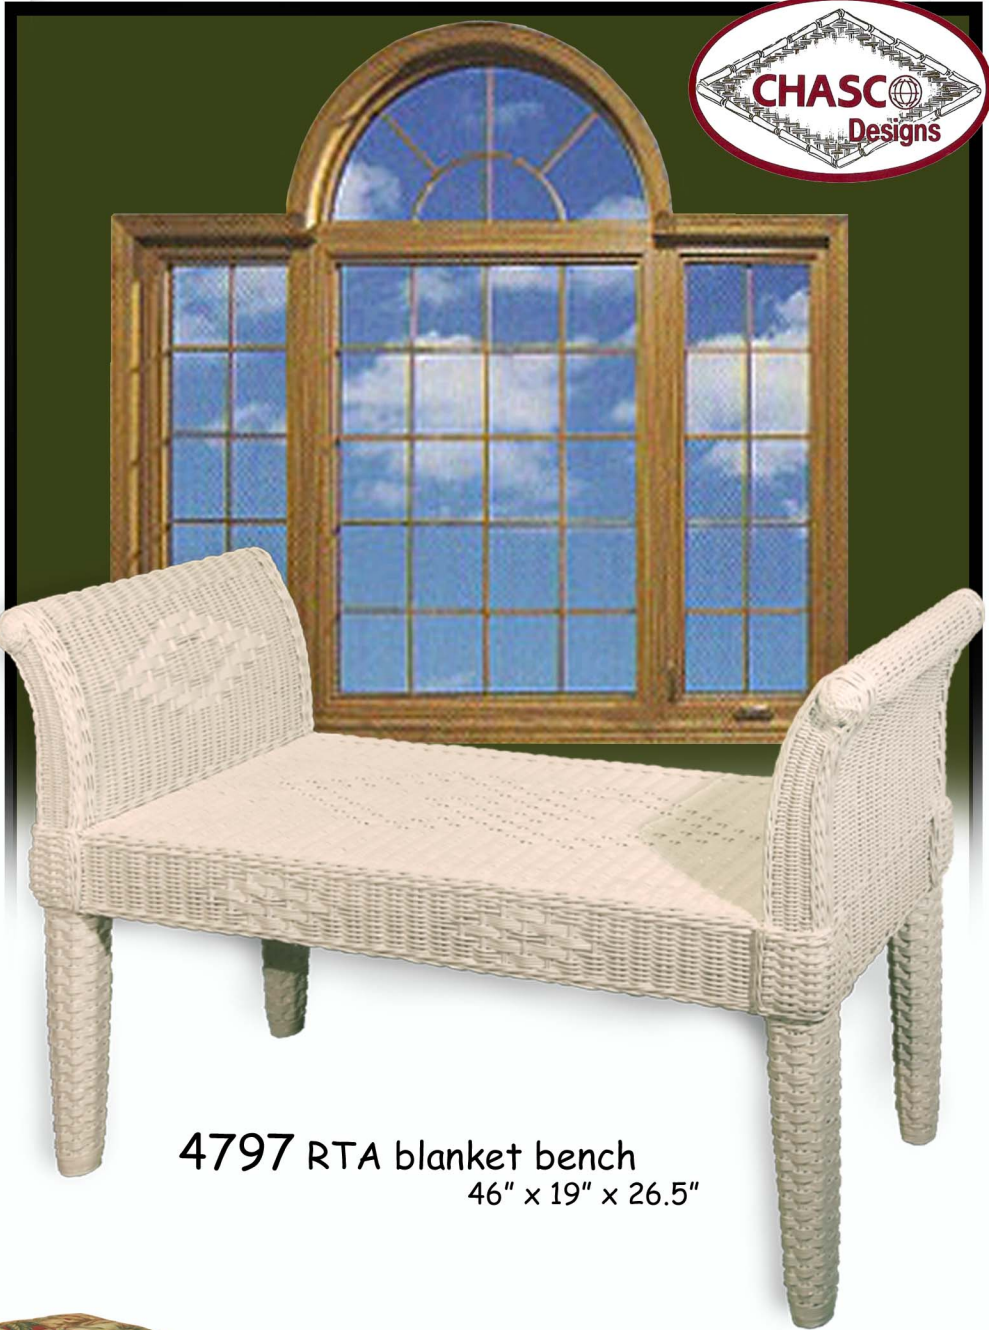

4671/1-2

Hamper bench 1) 17" x 11.5" x 12"
2) 20" x 14.25" x 18.5"

4664/1-2

Oblong wood lined trunk set
1) 32" x 16" x 16.5"
2) 36" x 20" x 20"

4405/1-2

Florentine oblong trunk set
1) 31" x 16" x 16.5"
2) 38" x 22" x 21.5"

4284/TR

Cottage storage bench
28" x 15" x 26"

All trucks sold in sets only

4682 Round vanity stool
15" dia. x 18.5"

4379/B Florentine bench
23" x 18.5" x 18"

4814/B Vanity bench
20.5" x 14.5" x 19.5"

4797 RTA blanket bench
46" x 19" x 26.5"